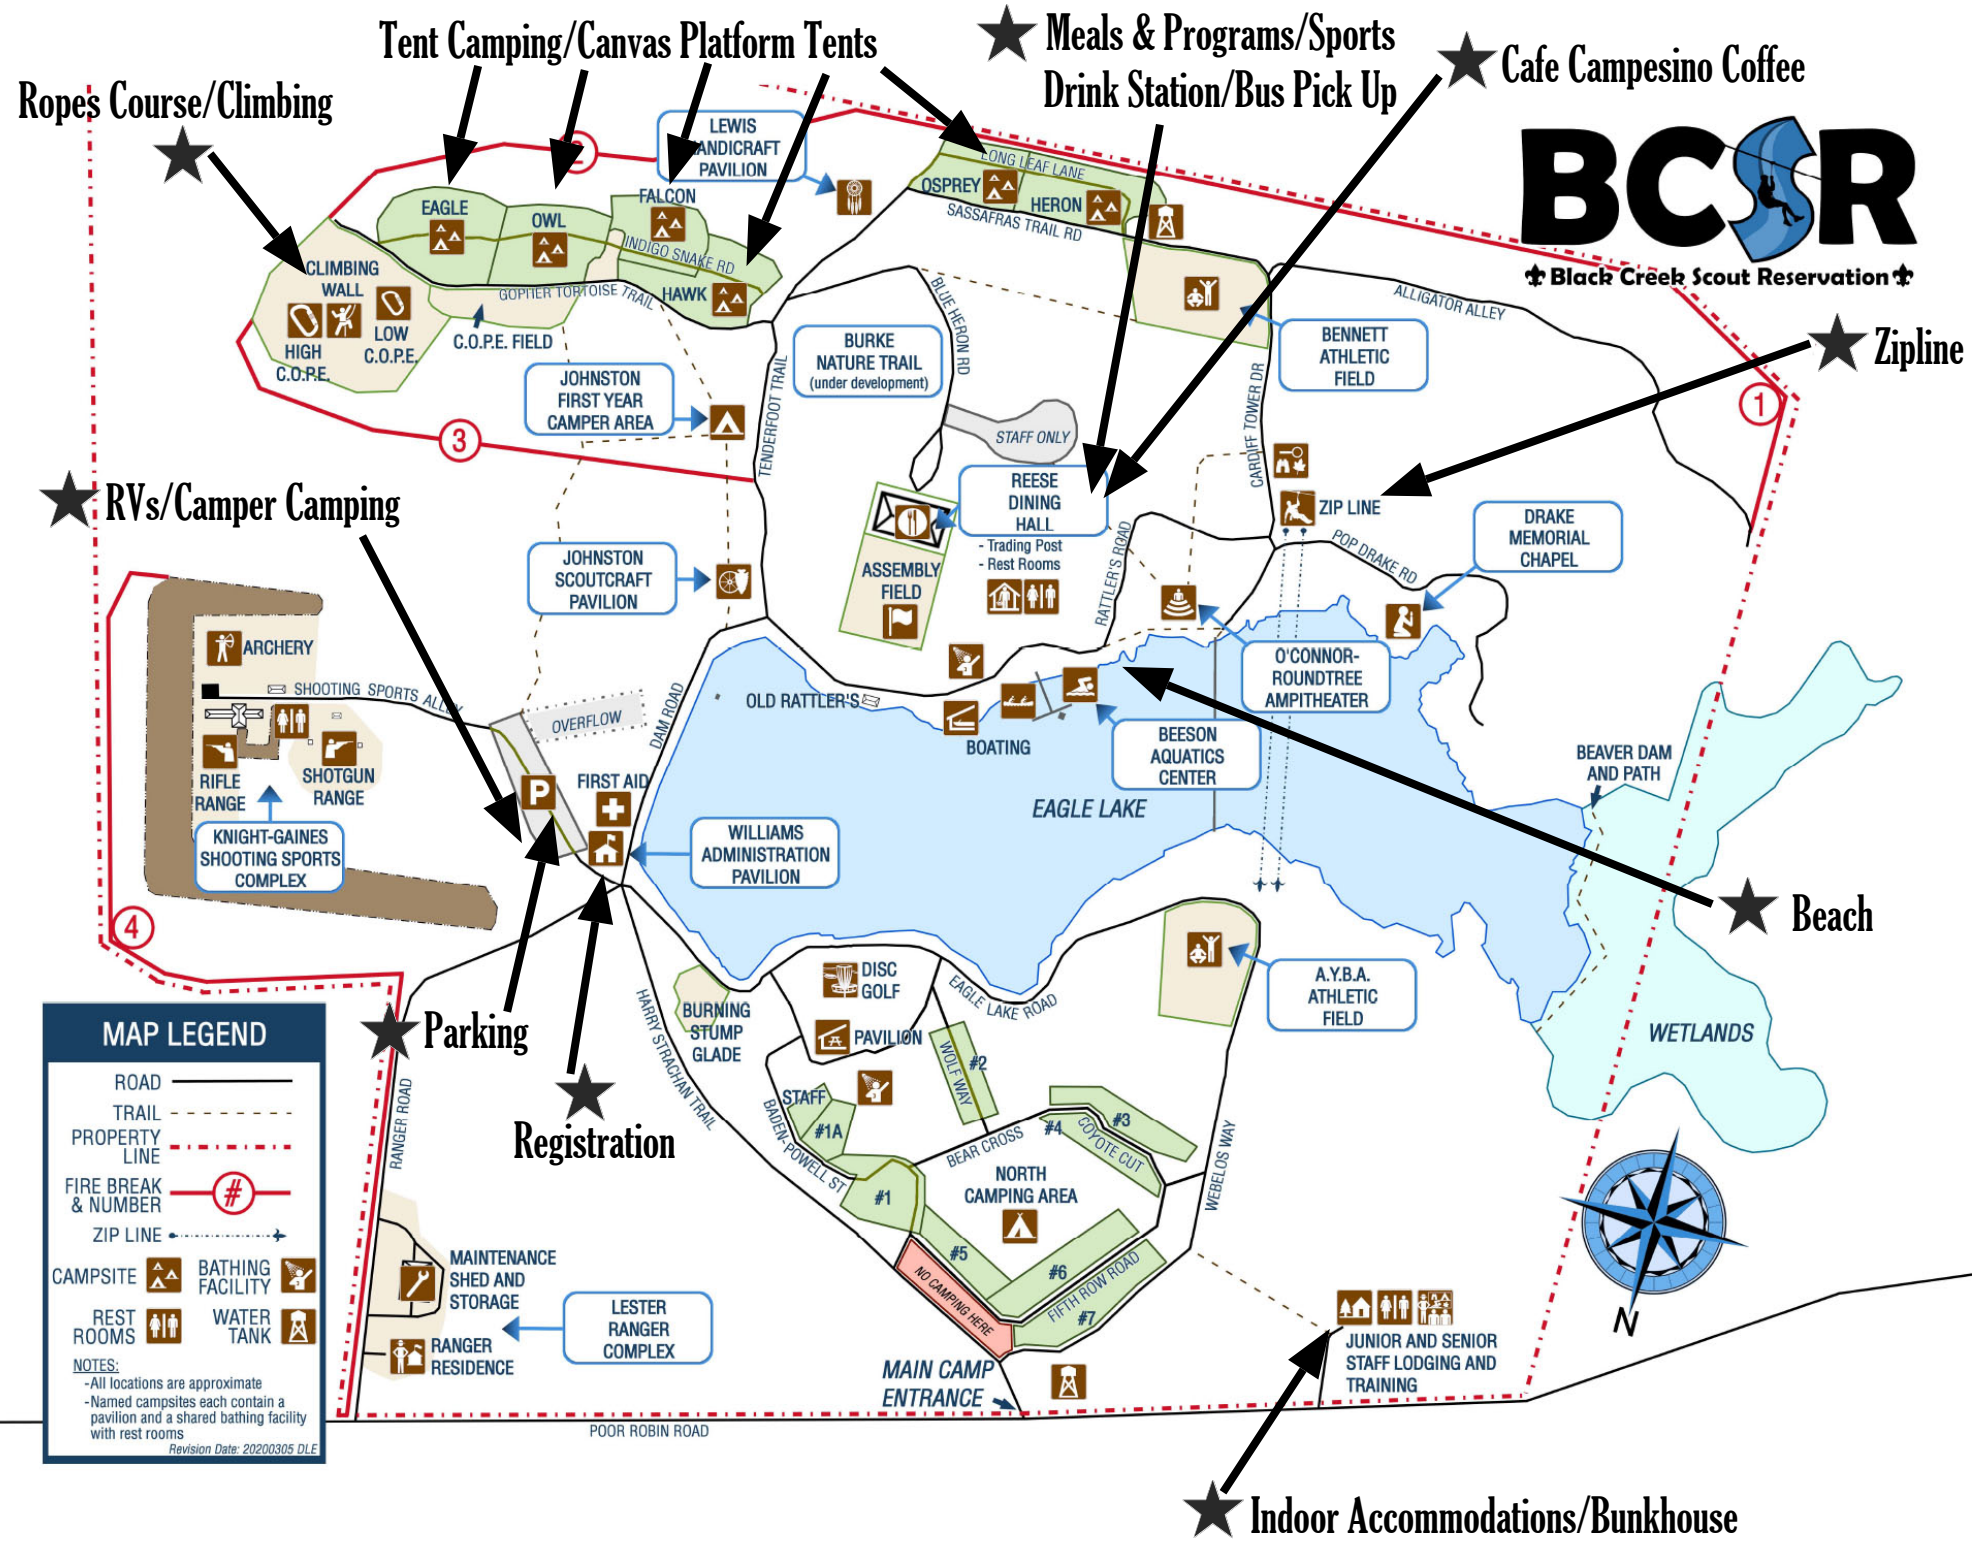

Black Creek Scout Reservation

MAP LEGEND

ROAD ———
 TRAIL - - - -
 PROPERTY LINE - · - · -
 FIRE BREAK & NUMBER (#)
 ZIP LINE —>—>—>
 CAMPSITE (triangle with A)
 BATHING FACILITY (bath icon)
 REST ROOMS (restroom icon)
 WATER TANK (water tap icon)

NOTES:
 -All locations are approximate
 -Named campsites each contain a pavilion and a shared bathing facility with rest rooms

Revision Date: 20200305 DLE

Tent Camping/Canvas Platform Tents

Meals & Programs/Sports
Drink Station/Bus Pick Up

Cafe Campesino Coffee

Ropes Course/Climbing

RVs/Camper Camping

Parking

Registration

Beach

Indoor Accommodations/Bunkhouse

Zipline