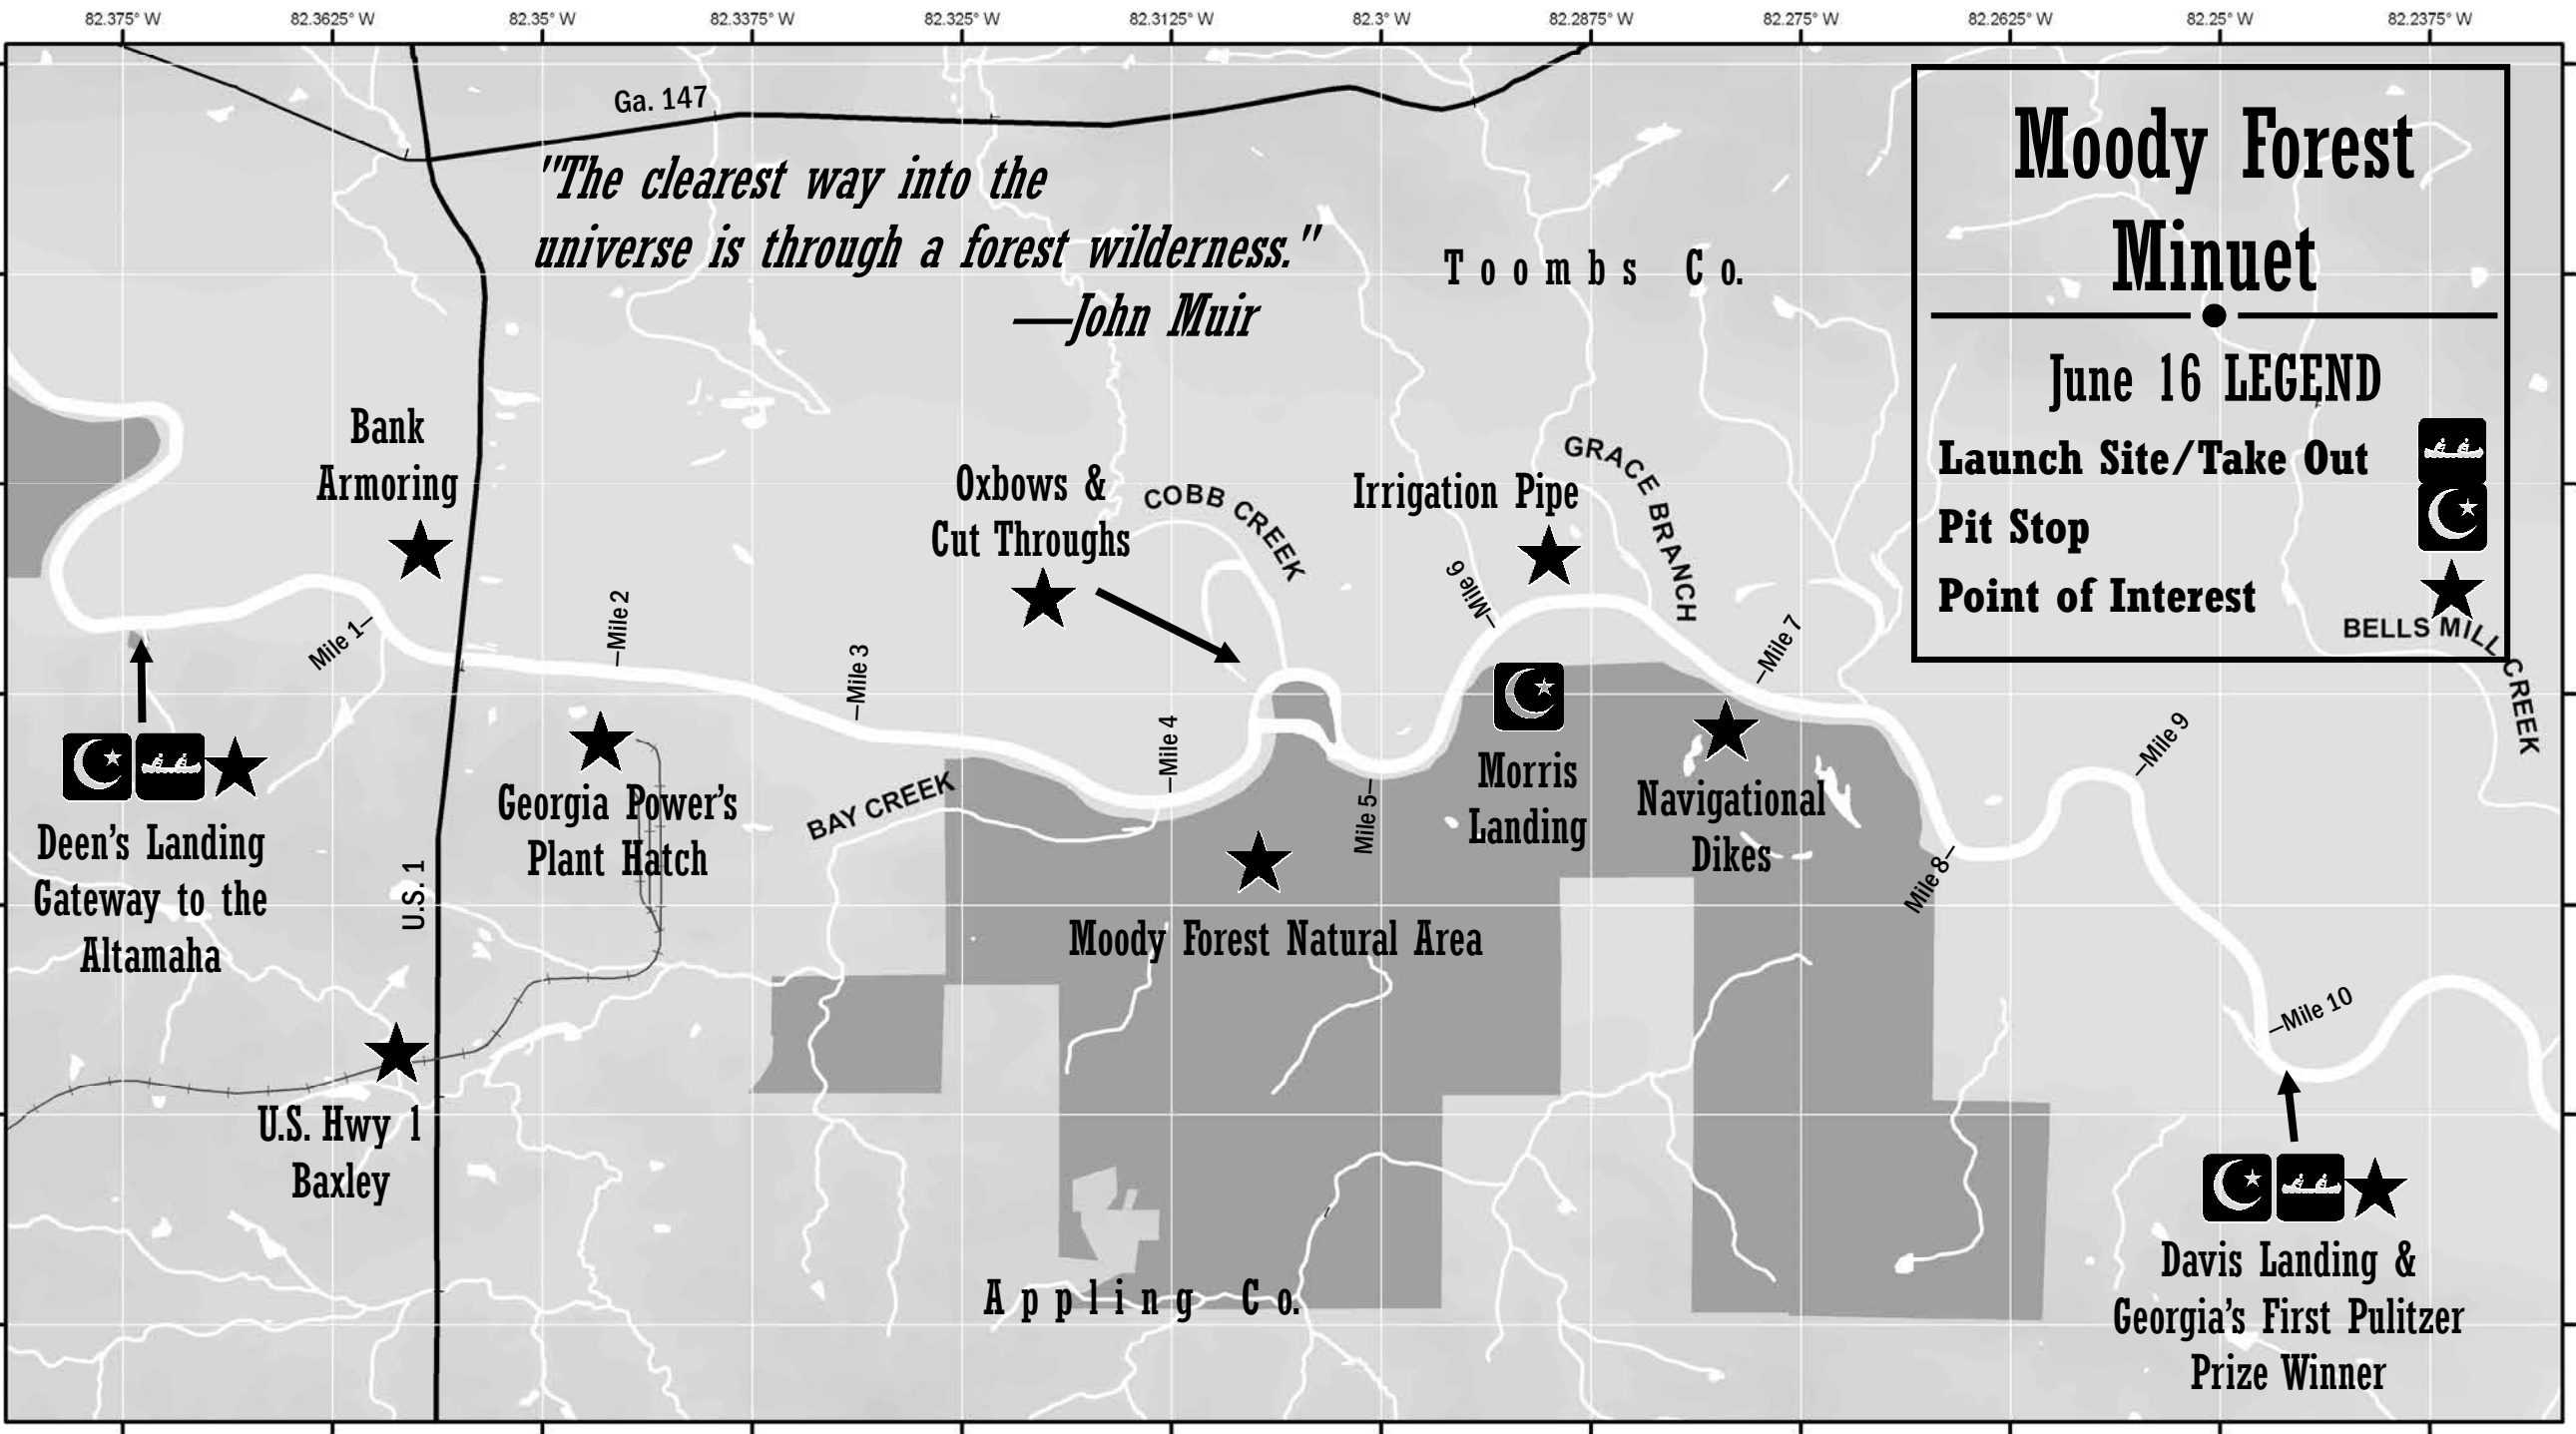

Moody Forest Minuet

June 16 LEGEND

Launch Site/Take Out 

Pit Stop 

Point of Interest 

"The clearest way into the universe is through a forest wilderness."
—John Muir

Cartography By Tara Muenz

Paddle Georgia 2012 Altamaha River